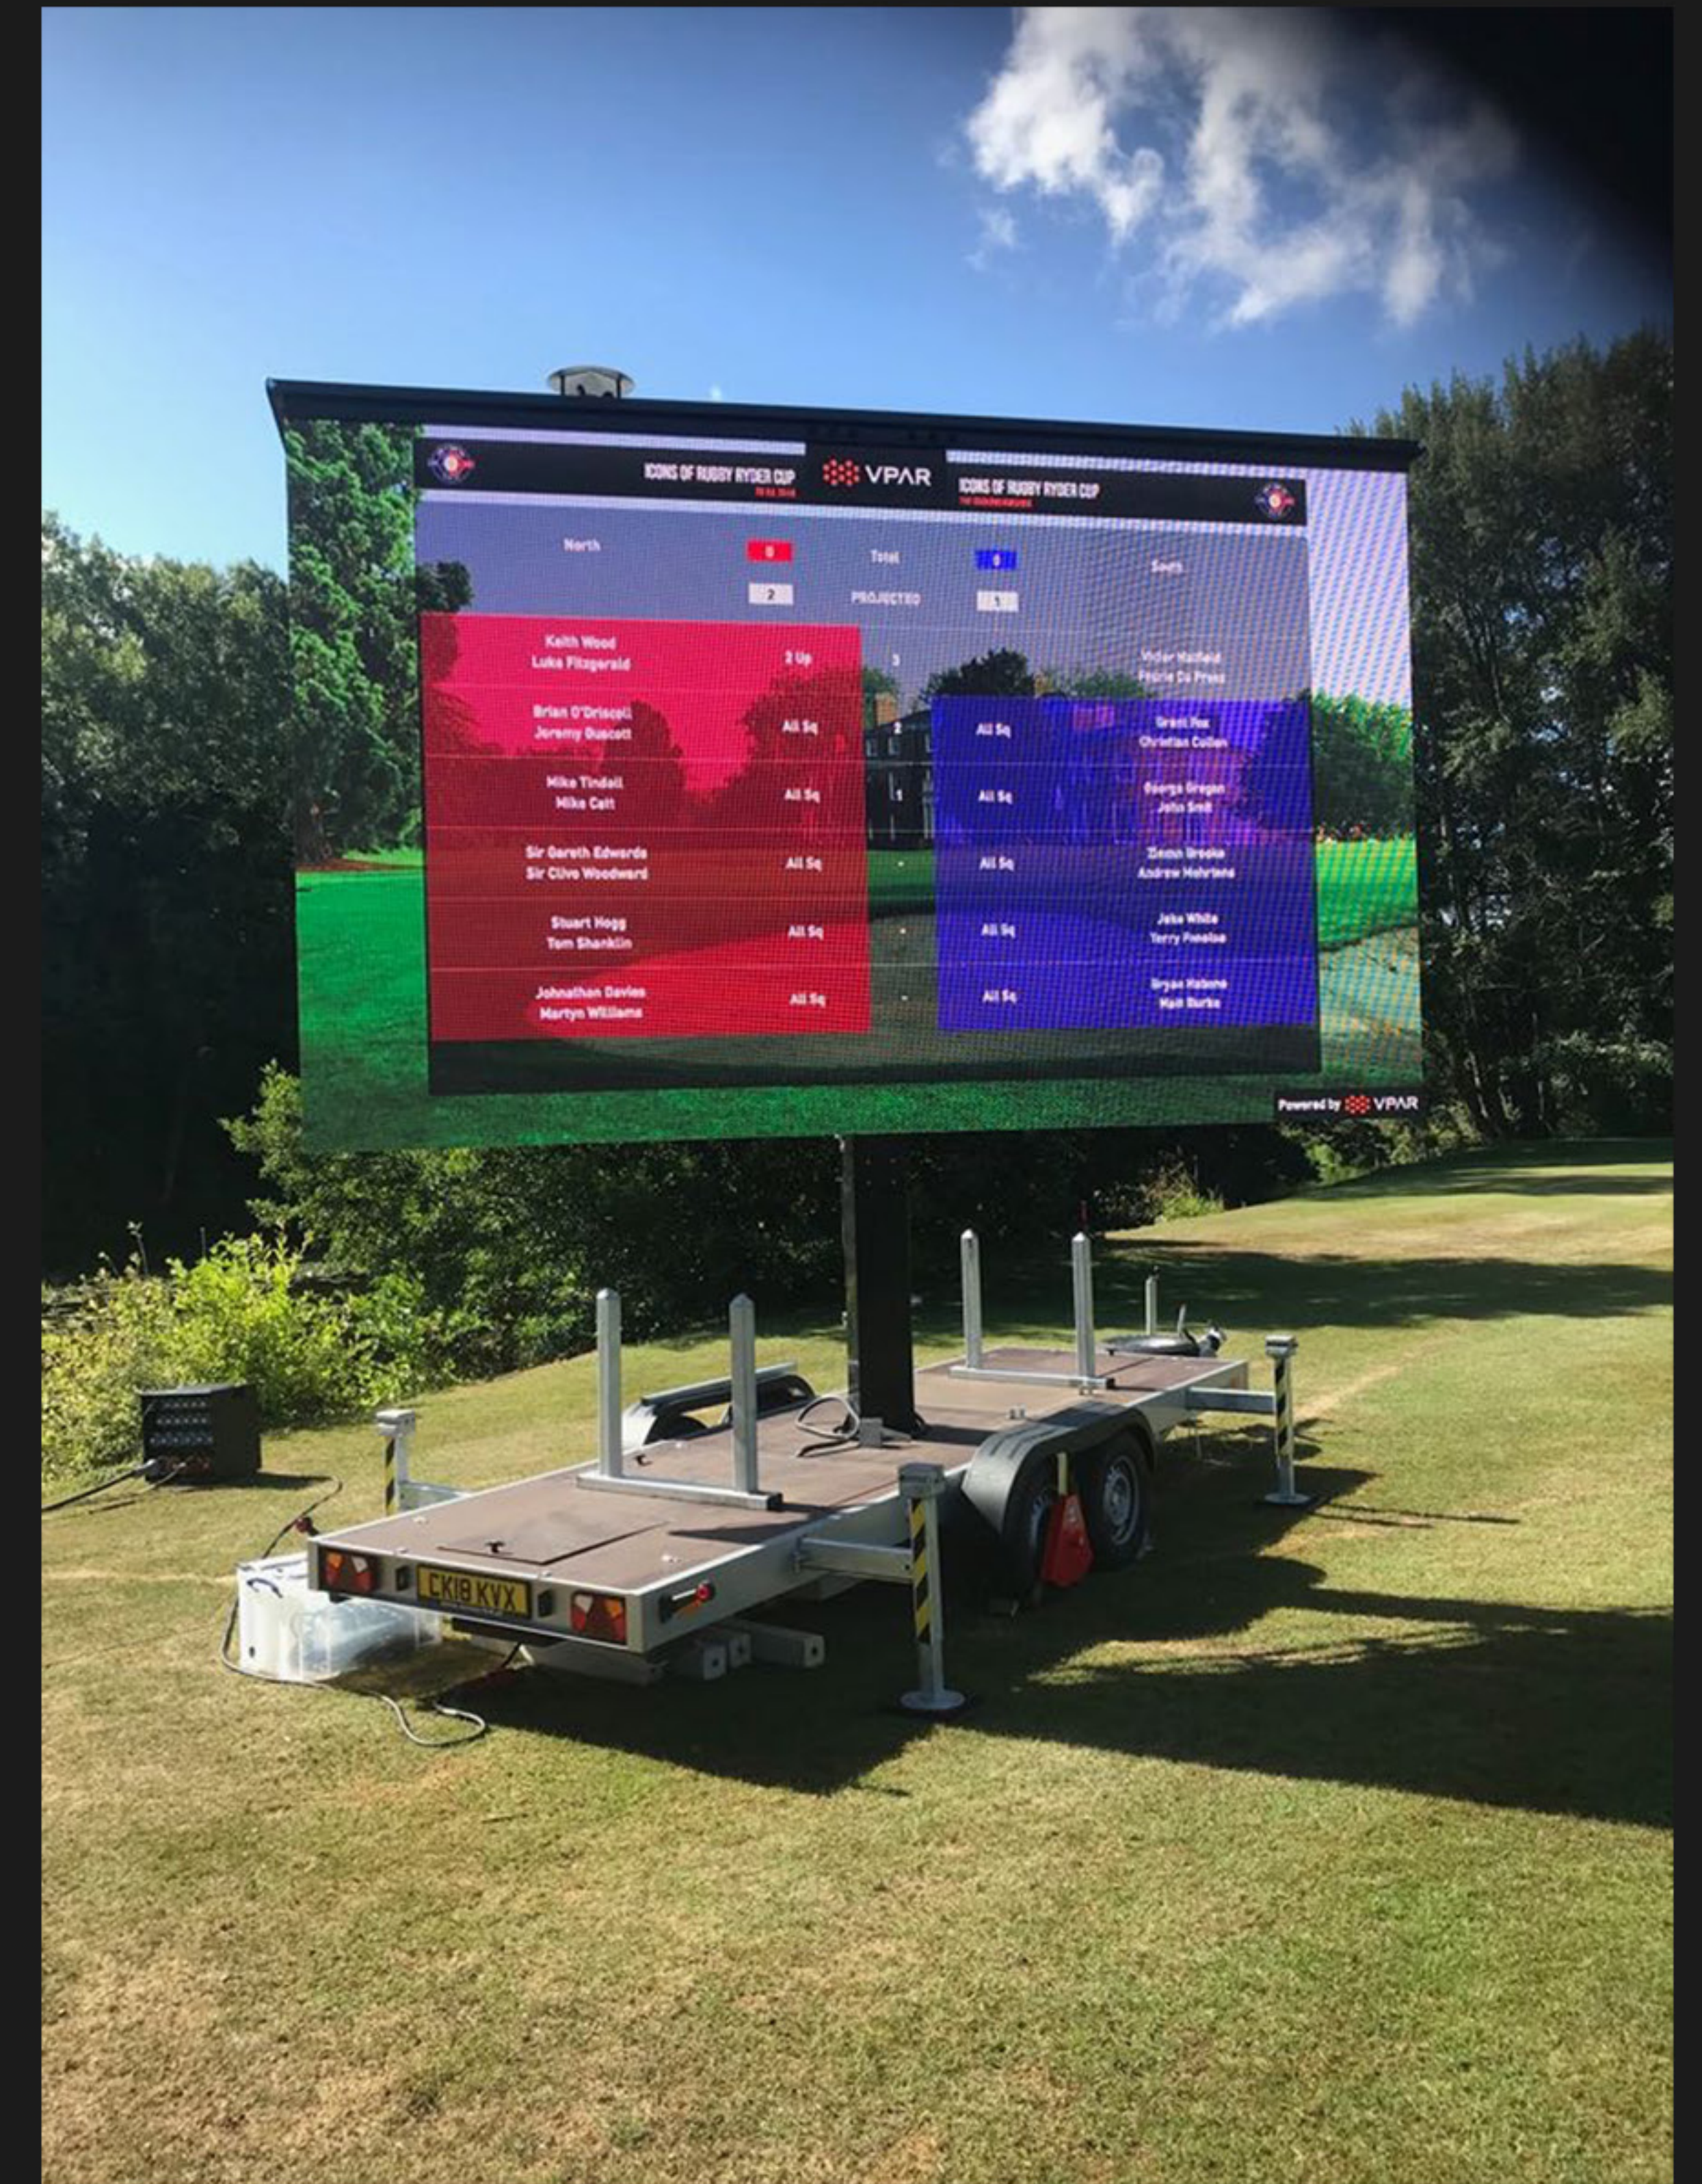

EVENTS SCREEN

ROUTE

OUR AIM

We aim to enhance your events with high quality LED screens.

**RHYS BLUMBERG
CARDIFF BLUES**

The LED screen has been a real asset at games, allowing us to clearly communicate to the crowd using a mix of text and video. As an added bonus, Route make the process hassle free by assembling and dismantling with very little disruption.

BENEFITS:

- Static, video and live stream capabilities.
- 5 x 3m display with 360 degree rotation.
- Large, bright, seamless display.
- Indoor and outdoor capabilities.
- Easy set up in any chosen location.

NOTES:

- Volume discounts available.
- All prices exclude VAT, creative and production.

Price on enquiry.

BRANDED CROWD BARRIERS

All of the campaigns we run on our mobile events screen are sectioned off using crowd control barriers. We offer an additional package where all of these visual barriers are fully branded using printed mesh PVC banner material.

ROUTE

BRANDED PROMO FLAGS

We offer a range of different size and shape promotional free-standing flags. The flags capture the attention of an audience through crowds and busy areas, drawing focus to your campaign running on the Events Screen.