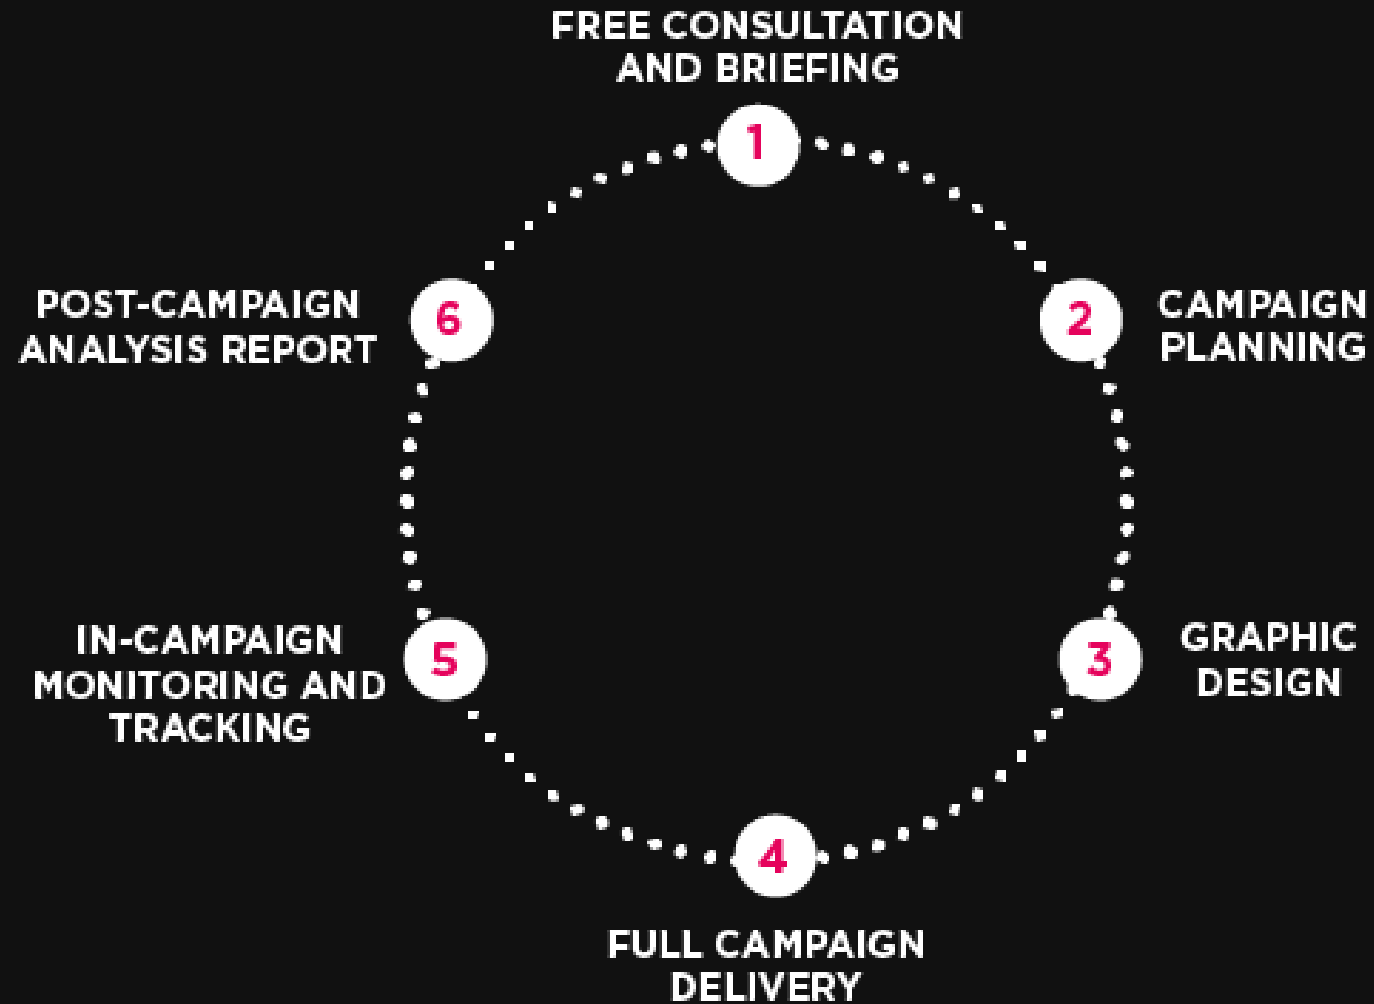

SOUTH WALES VALLEYS

THE PLANNING PROCESS.

We tailor each campaign to suit your brief, and will assist you from the start, right through to post-campaign analysis.

PONTYPRIDD.

Our digital 48-sheets are located on the busy Upper Boat roundabout situated just off the A470. They are in close proximity to Treforest Industrial Estate and Midway Retail Park, making them the perfect location for targeting the general public and a trade audience.

Our digital sites are facing traffic entering on the roundabout.

The sites receive over 246,000 impacted per week.

WHY YOU FELL IN LOVE

From coast to country, Gower to Abegavenny, discover Wales' most exclusive wedding venues...
visit oldwallscollection.com

Static sites allow for 100% share of voice for the duration of your campaign. All our sites are located in high vehicle and footfall areas.

GALL LLINELLAU TRYDAN LADD
FURNOCH A DREEMAWR 45 Y SHELWYRDAU